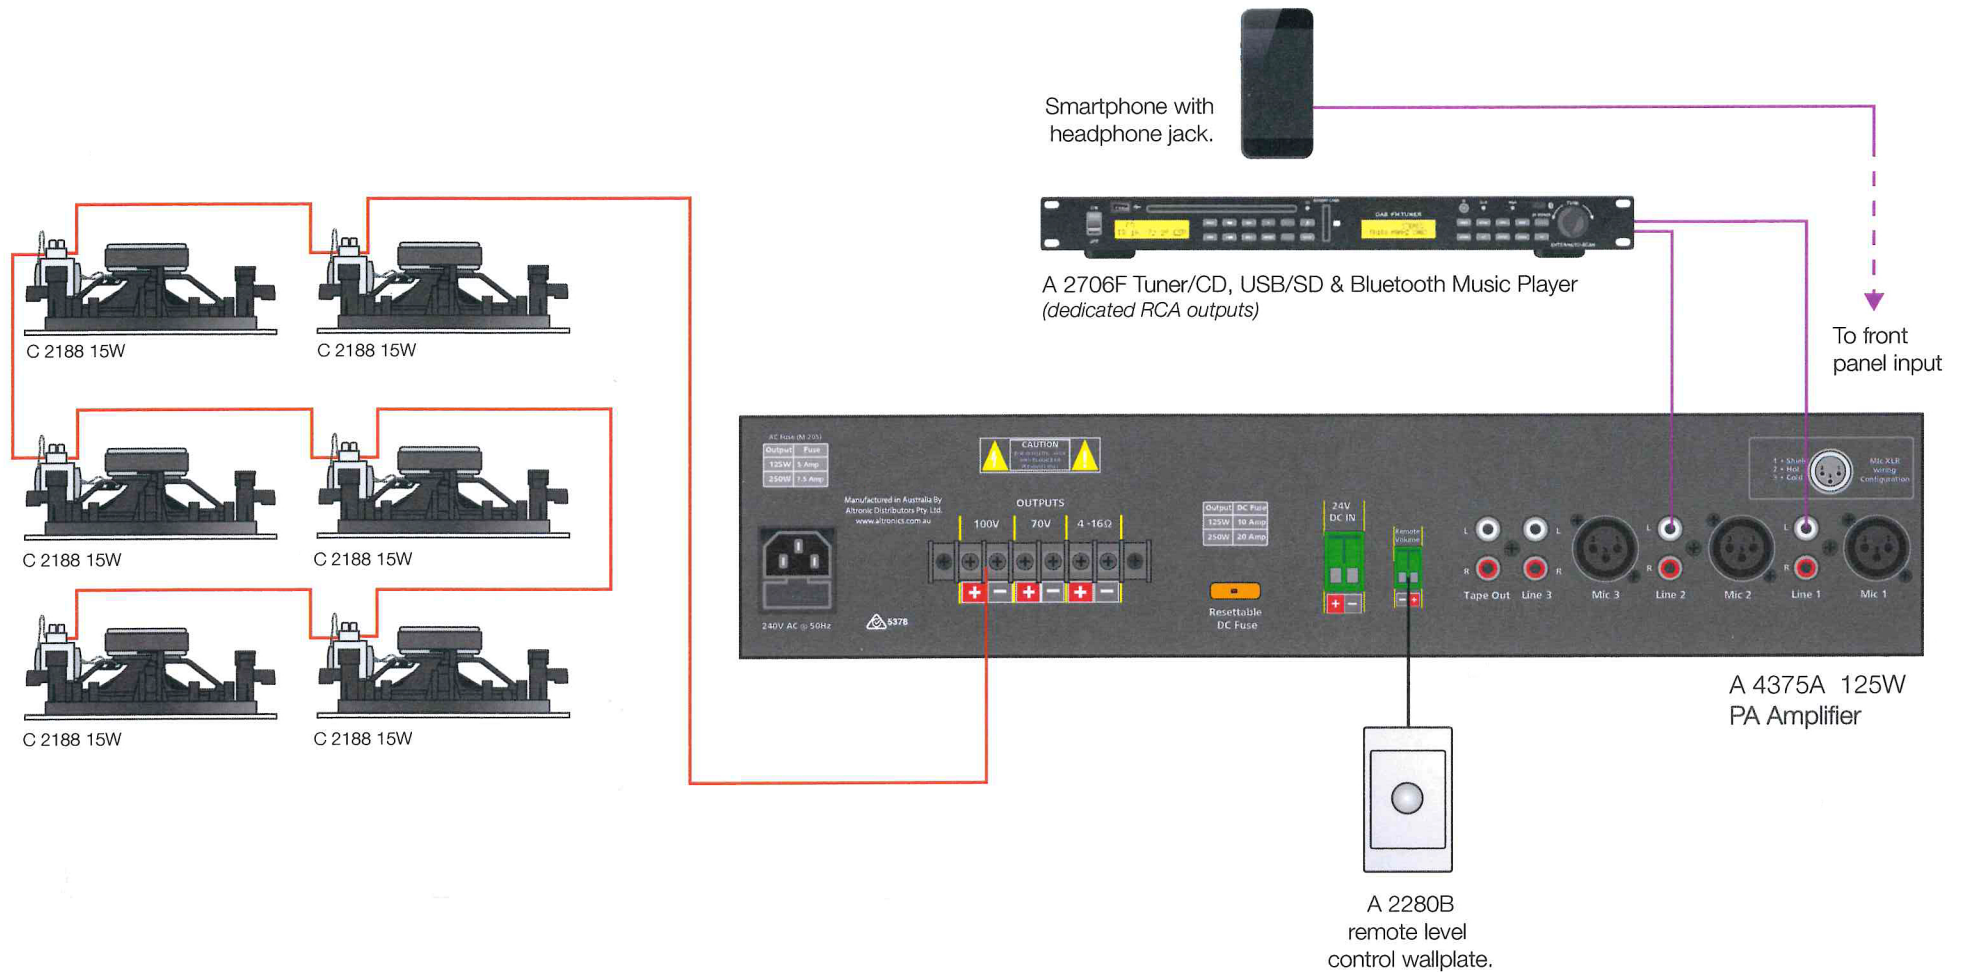

# PA Application | Fashion Boutique (High SPL Output)

- Line Level RCA/3.5mm Stereo
- Figure 8 two core cable
- 100V Line Speaker Cable

If Bluetooth connectivity is required, smartphone may be replaced with a Bluetooth streaming adaptor such as Altronics A 1109 125W amplifier with a maximum of 90 Watts load (at full power taps). If using lower taps or lower wattage speakers, a different amplifier may be substituted.