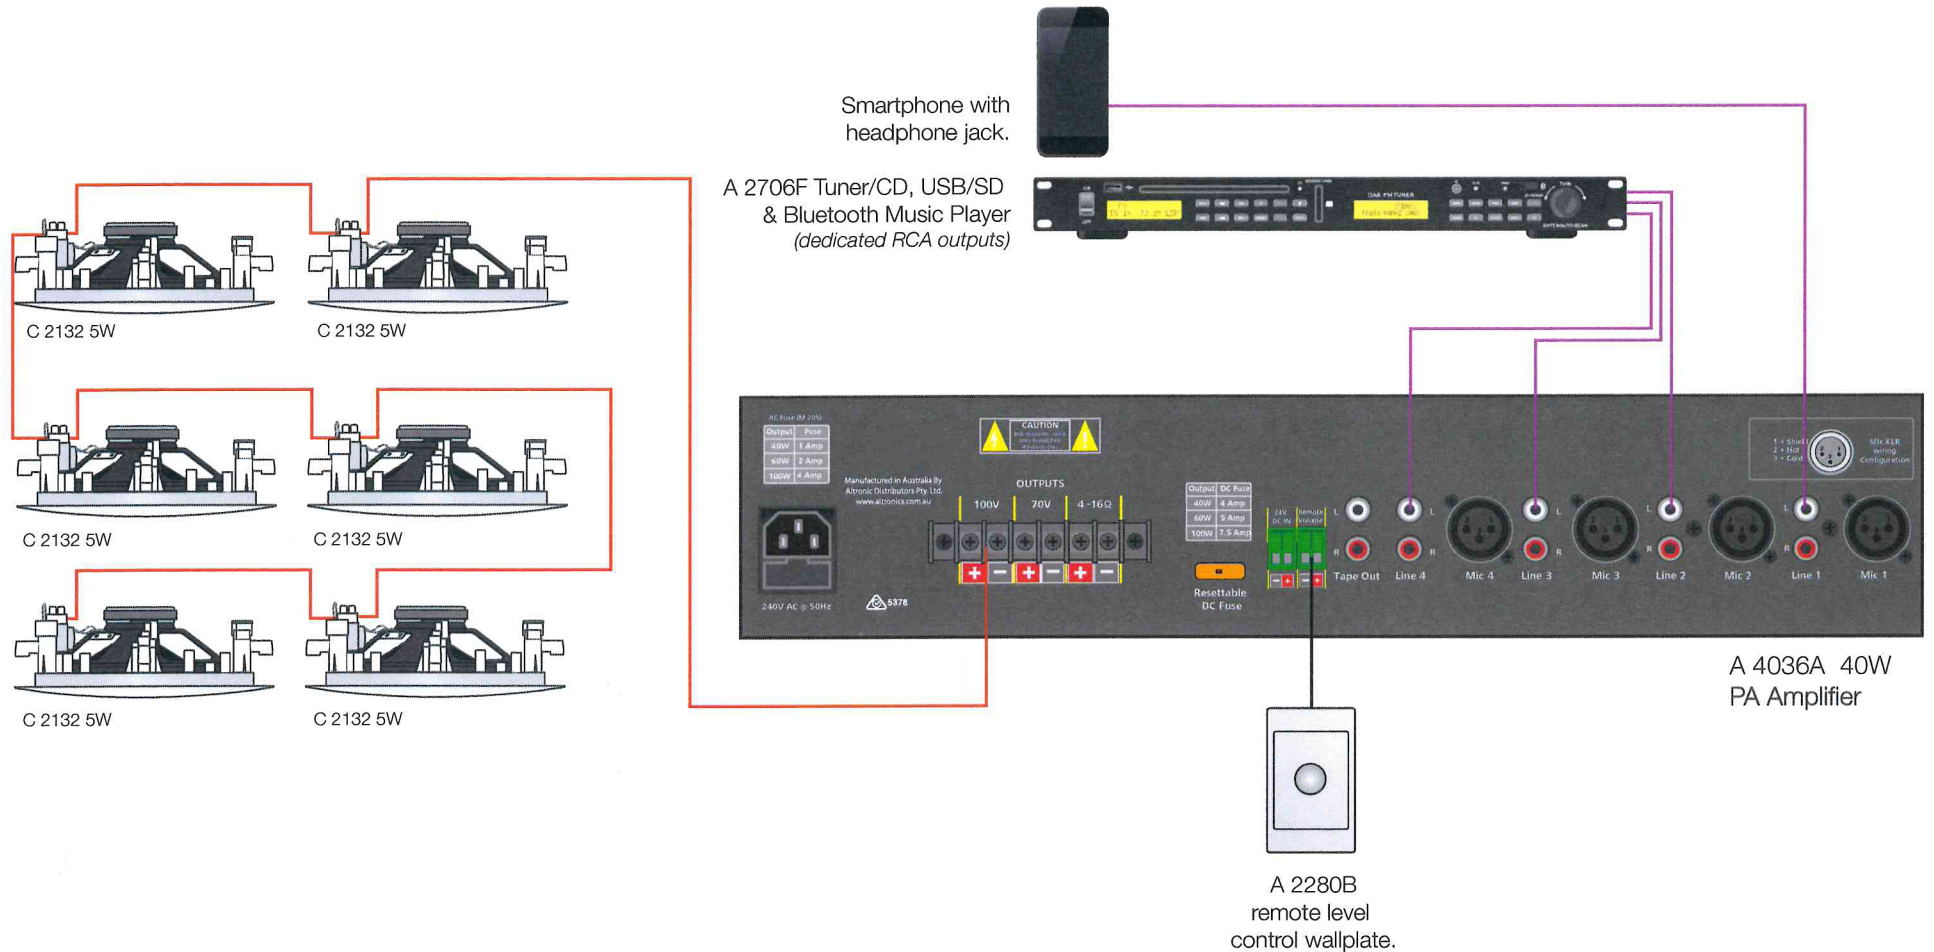

# PA Application | General Retail Music System (Low level BGM)

- Line Level RCA/3.5mm Stereo
- Figure 8 two core cable
- 100V Line Speaker Cable

If Bluetooth connectivity is required, smartphone may be replaced with a Bluetooth streaming adaptor such as Altronics A 1109 40W amplifier with a maximum of 30 Watts load (at full power taps). If using lower taps or lower wattage speakers, a different amplifier may be substituted.