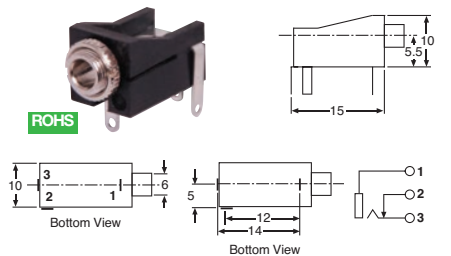

3.5mm Mono Socket (SPST)

ROHS

Price Each	RRP	10+	50+
P 0090 Mono	1.25	1.15	1.00