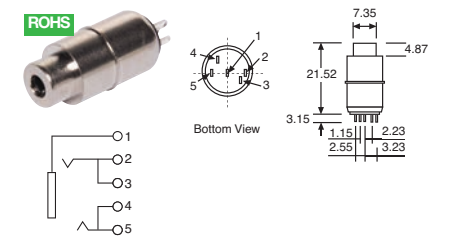

3.5mm Stereo Socket (DPST)

ROHS

Price Each	RRP	10+	50+
P 0095 Stereo PCB	1.70	1.55	1.40