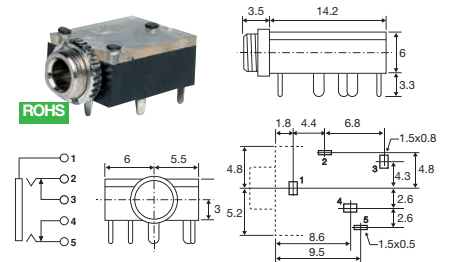

Price Each	RRP	4+	10+
2 x 3.5mm Mono plug to 3.5mm stereo socket			
P 0318	5.95	5.45	4.90

3.5mm Mono Socket (SPST)

ROHS

Price Each	RRP	10+	50+
P 0090 Mono	1.25	1.15	1.00

3.5mm Stereo Socket (DPST)

ROHS

Price Each	RRP	10+	50+
P 0092 Stereo PCB	1.65	1.45	1.30