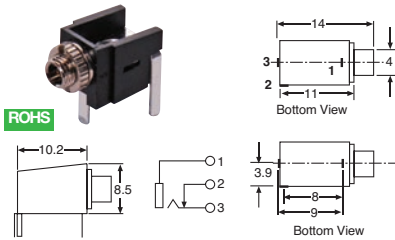

2.5mm Connectors

Plastic 2.5mm Line Plugs

ROHS

Price Each	Cable Entry	RRP	10+	50+
P 0020 Mono	4mm	0.75	0.65	0.60
P 0022 Stereo	4mm	1.40	1.30	1.20

2.5mm Socket Adaptor

Price Each	RRP	4+	10+
2.5mm Stereo socket to 3.5mm stereo plug			
P 0315	3.05	2.90	2.75

2.5mm Mono Socket (SPST)

ROHS

Price Each	RRP	10+	50+
P 0088A Mono	0.95	0.90	0.80