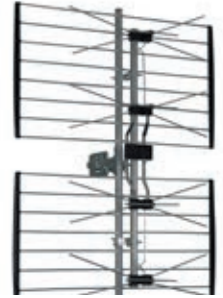

Metro Area Digital TV Antenna

28 element digital antenna for metropolitan area reception. Suits VHF channels 6-12 & UHF 28-35 channels. Periodic log type. Includes 75Ω F-type balun. Can be mounted vertical or horizontal as required. Heavy duty construction on all components. UV stabilised plastics. Length: 1100mm.

Price Each	RRP	2+	4+
L 2006B Metro 28 element	49.00	46.00	42.00

Phased Array Digital TV Antenna

This UHF Phased array antenna has been specifically designed to operate best in areas where reflections and ghosting are a problem. Due to its design it can be mounted horizontally or vertically. The included F-type connection balun and stainless steel mounting hardware make installation simple. While the heavy duty construction ensures years of trouble free service. UHF band IV and V channels 21-69. Includes F-type balun. Size: 600 x 380mm.