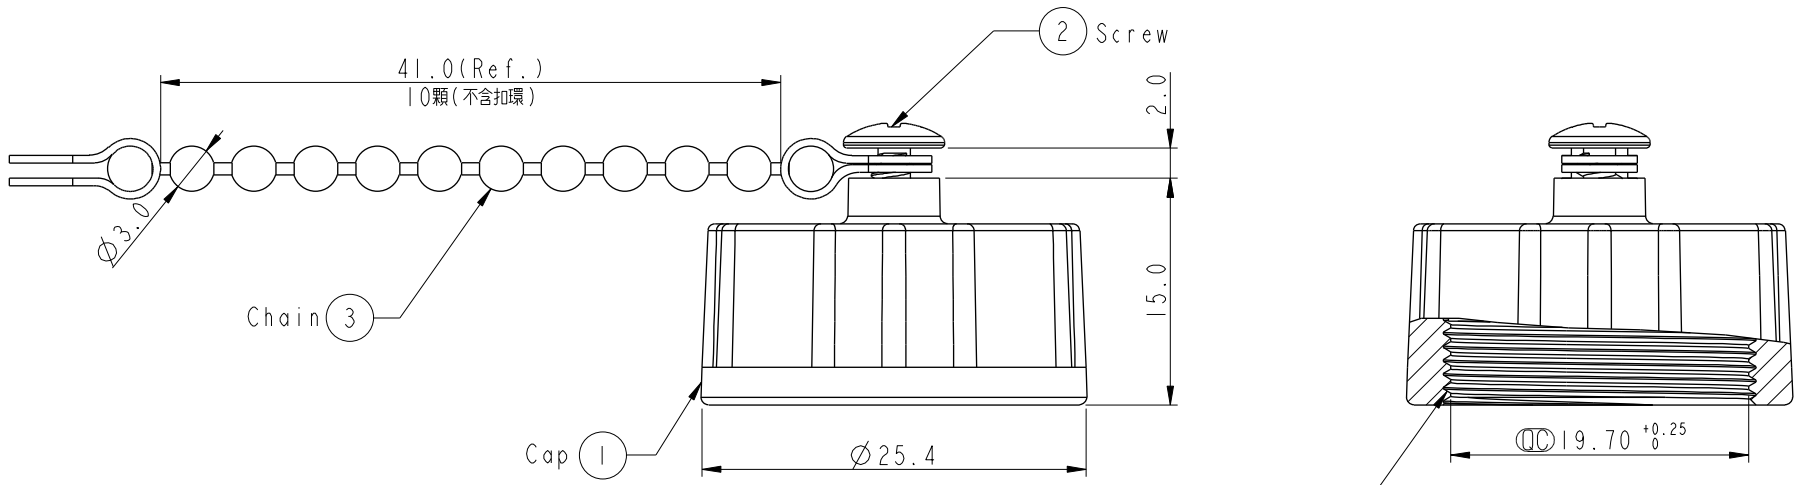

REV.	ECN NO.	DATE	SIGN	DESCRIPTION

Note:
 * CC Important Dimension To Check.
 * Waterproof Rate: IP67.
 * Cap: Nylon+GF, Black.
 * Gasket: EPDM, Black.
 * Screw is not allowed to tight (Chain be revolve)
 不可將螺絲鎖緊 (鏈條要可旋轉)

UNIT: mm		
TOLERANCE	.X ±0.25	
	.XX ±0.1	
	.XXX ±0.05	
ANGLES	±1°	

TITLE Waterproof Cap For Male Conn. C Size Screw Type			
SCALE 2:1	SIZE A4	SHEET 1 OF 1	
REV. A	WC-REV. A.5	CC : Inspection item	

Amphenol LTW
 安費諾亮泰企業股份有限公司