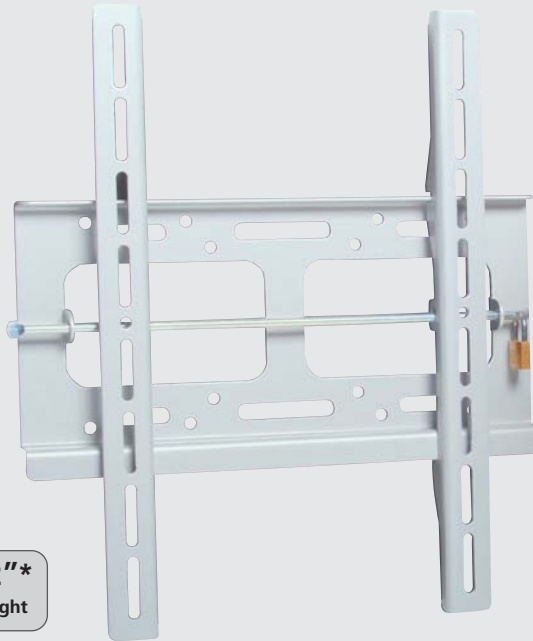

DESCRIPTION: TV BRACKET -FIXED

PART NUMBER: H 8140

Suit LCD's or Plasma up to 42"*
*provided they meet criteria for mounting and weight

Overview:

Designed for larger LCD screens utilising the wider 200mm VESA mounting standard (MIS-E and MIS-F up to 200mm). This low profile bracket will suit an extensive range of models up to 35kg weight. Lock & bar prevents theft or tampering. Ideal for use at home or in clubs, bars etc. Overall depth from wallface, 19mm. Suits LCD VESA mounting standards 75x75, 100x100, 100x200, 200x100, 200x200mm or mounting hole distances within 235x280mm for plasma screens.

Diagram: