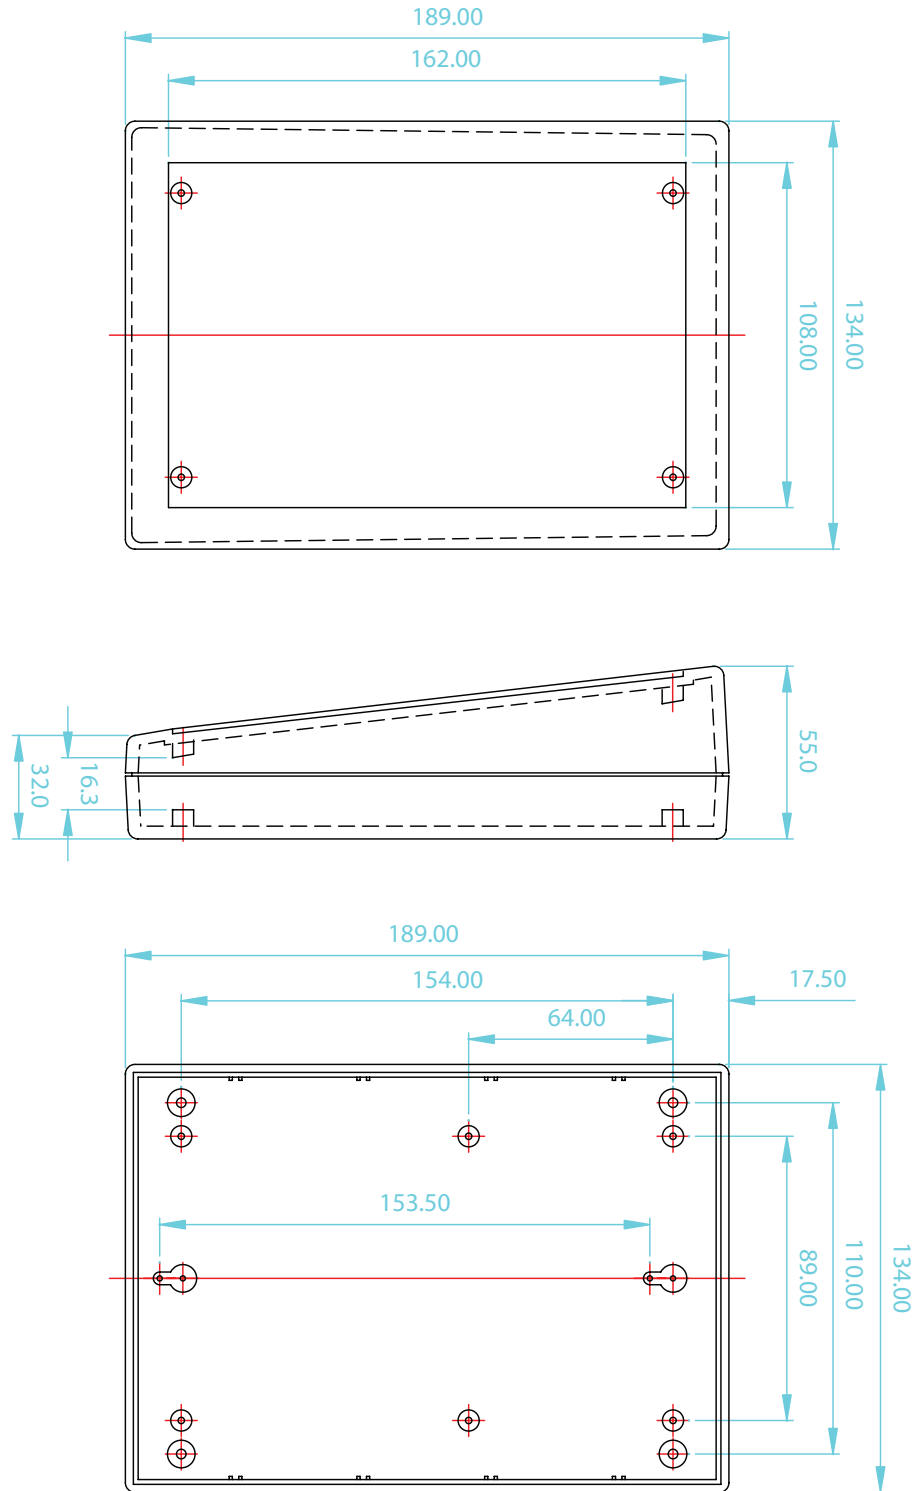

# Specification Sheet

Revision Date :03/11/09

DESCRIPTION: BOX CONSOLE 189X134X55X32MM

PART NUMBER: H 0401

All measurements in mm