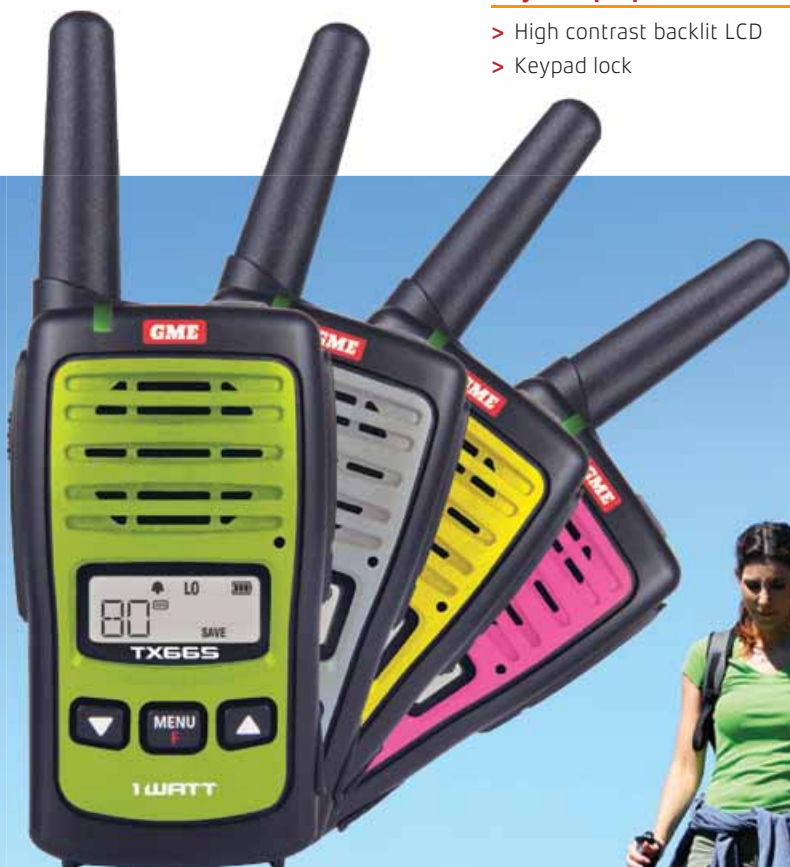

TX665

1 watt
Max Range

Faceplate colours available.

Never be out of contact with the TX665 UHF CB handheld radio. Compact and lightweight with up to 17 hours battery life⁵, this handy radio has a convenient USB multi-charging system for charging on the go.

Available in both single and twin packs, the twin pack contains a twin desktop charger and with optional coloured faceplates there's a colour to suit the whole family.

⁵17 hours operating time using low output power, 12 hours using high output power. Based on 5% transmitting, 5% receiving and 90% waiting mode.

Transmit

- > Switchable output power 1/5 watt
- > User programmable duplex function
- > VOX hands free mode

Receive

- > 477 MHz (UHF CB), 80 channels[^]
- > Power save feature
- > Calling tone and roger beep

Scanning and memory functions

- > Microprocessor controlled frequency synthesiser
- > User programmable scan function
- > Dual watch

Privacy functions

- > CTCSS and DCS

Physical properties and user controls

- > High contrast backlit LCD
- > Keypad lock

In the box

- TX665 UHF handheld radio
- Belt clip
- Twin desktop charger - (twin pack only)
- Li-ion rechargeable 1000 mAh battery pack
- USB power supply and USB/Micro USB lead

Optional accessories

- Faceplates 3 colour pack - (HA001)
- Twin desktop charger - (BCD018)
- USB 12V vehicle charger - (BCV010)
- Clear acoustic tube and lapel microphone - (HS010)
- Leather carry case - (LC008)
- Ear microphone - (HS009)
- Speaker microphone - (MC007)

1 watt, switchable to .5 watt

17 hrs⁵ 1000 mAh Li-Ion battery

USB multi-charge system

Lightweight and compact

USB multi-charging system