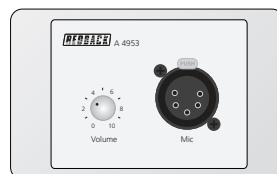

Connection Matrix | A 4928 Single Output Microphone/Line Hub

Connects to the following Redback Transmission Units

WALLPLATE TRANSMITTERS

A 4953

TRANSMITTER BOXES