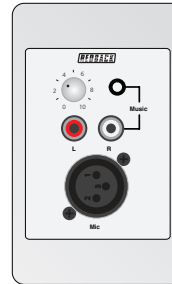

Connection Matrix | A 4928 Single Output Microphone/Line Hub

A 4928

Connects to the following Redback Transmission Units

WALLPLATE TRANSMITTERS

A 4935

A 4937

A 4931V

A 4931