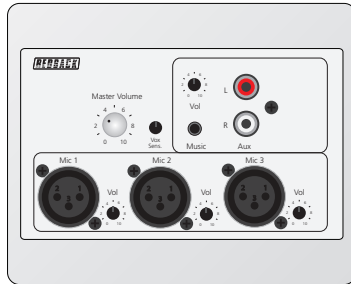

Connection Matrix | A 4928 Single Output Microphone/Line Hub

A 4928

Connects to the following Redback Transmission Units

WALLPLATE TRANSMITTERS

A 4935

A 4937

A 4931V

A 4931