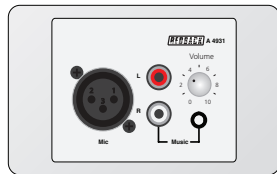

Connection Matrix | A 4928 Single Output Microphone/Line Hub

A 4928

Connects to the following Redback Transmission Units

WALLPLATE TRANSMITTERS

A 4935

A 4937

A 4931V

A 4931