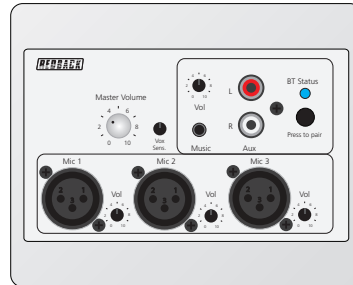

Connection Matrix | A 4928 Single Output Microphone/Line Hub

A 4928

Connects to the following Redback Transmission Units

WALLPLATE TRANSMITTERS

A 4935

A 4937

A 4931V

A 4931