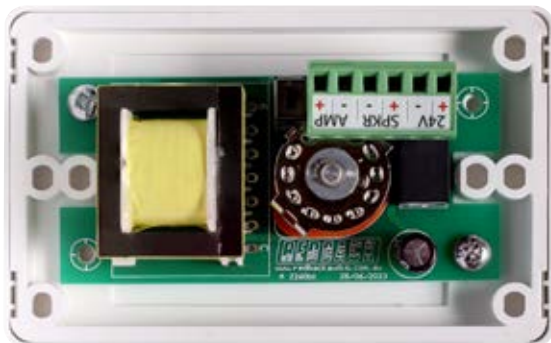

Rear Connections

About Redback® Public Address Products

Redback® products are proudly designed, engineered and manufactured in Australia.

Each unit is covered by a comprehensive 10 year parts and labour warranty. Redback® offers rock solid reliability from over 50 years experience in the commercial sound industry. Redback® offer locally available servicing and parts, plus the ability to offer feedback direct to the manufacturer.