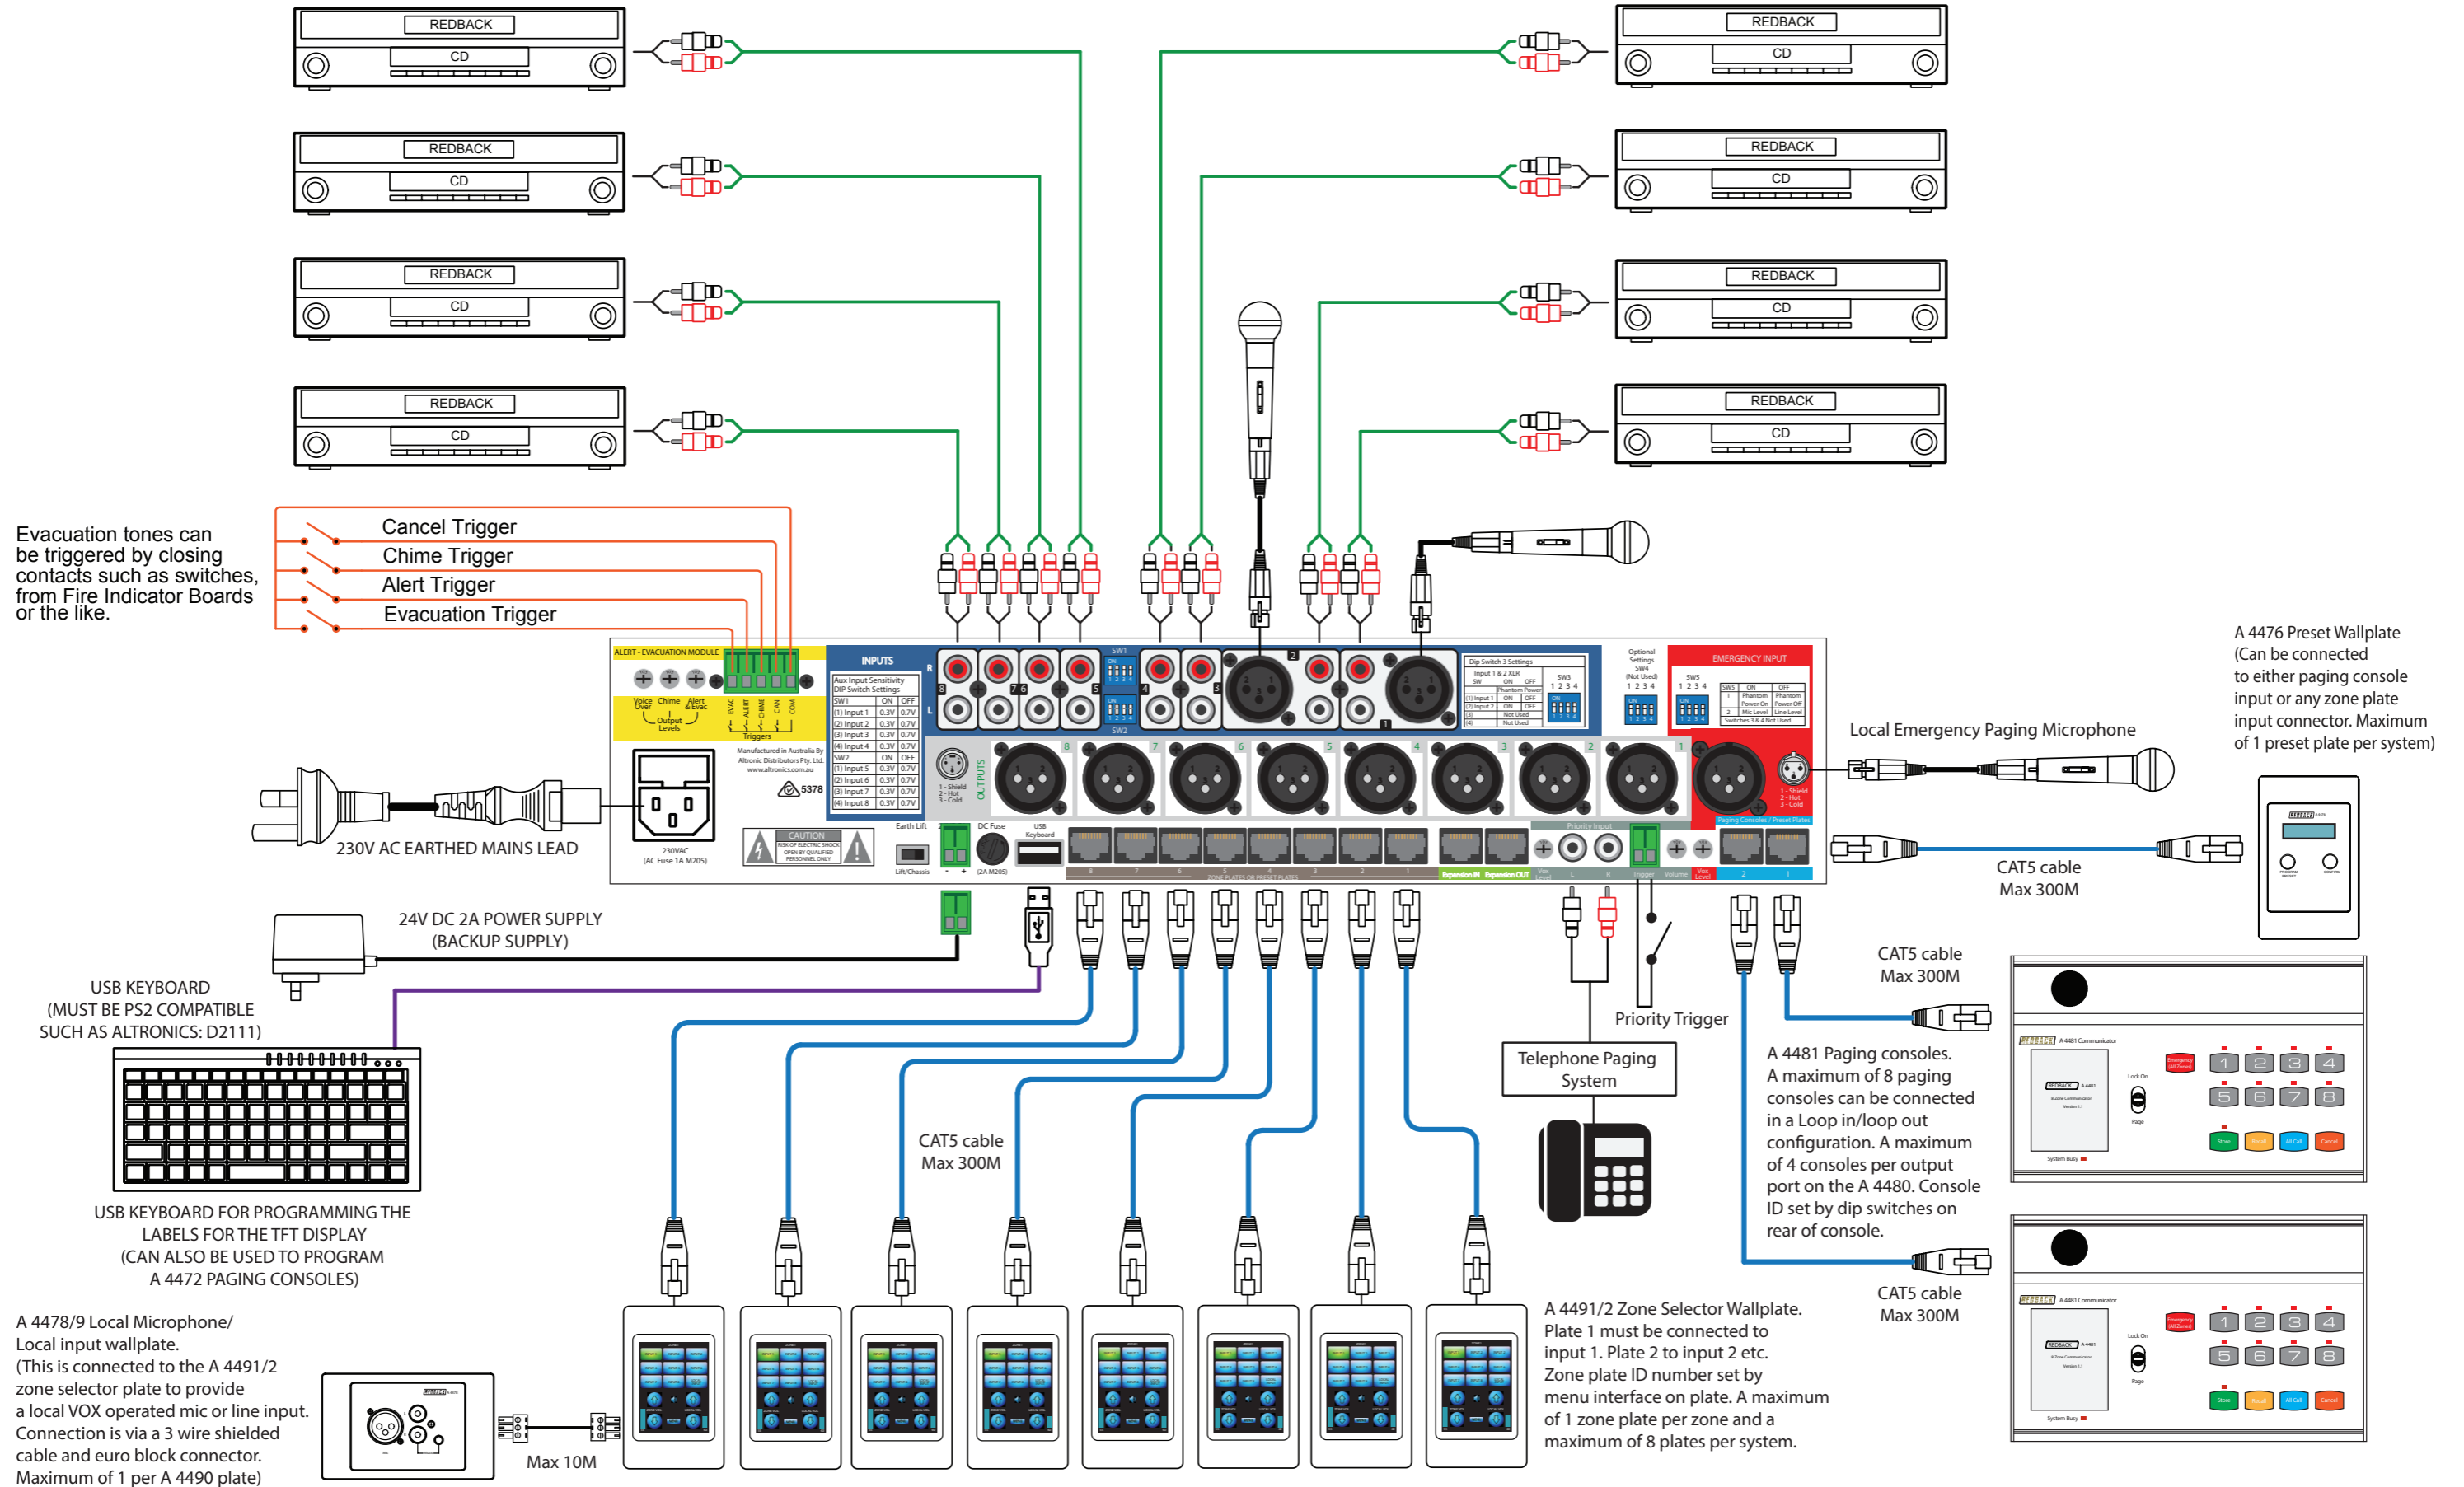

# A 4480 Connection Guide

# A 4480 Connection Guide

THIS FIGURE ILLUSTRATES HOW TO CONNECT THE MAXIMUM 8 PAGING CONSOLES IN A LOOP IN/LOOP OUT CONFIGURATION ALL WITH SEPARATE EXTERNAL PLUGPACK POWER SUPPLIES (NOT SUPPLIED)

**NOTE : MAXIMUM OF 4 PAGING CONSOLES PER OUTPUT PORT**  
 The Maximum cable run for cascaded paging consoles is 300 metres total.