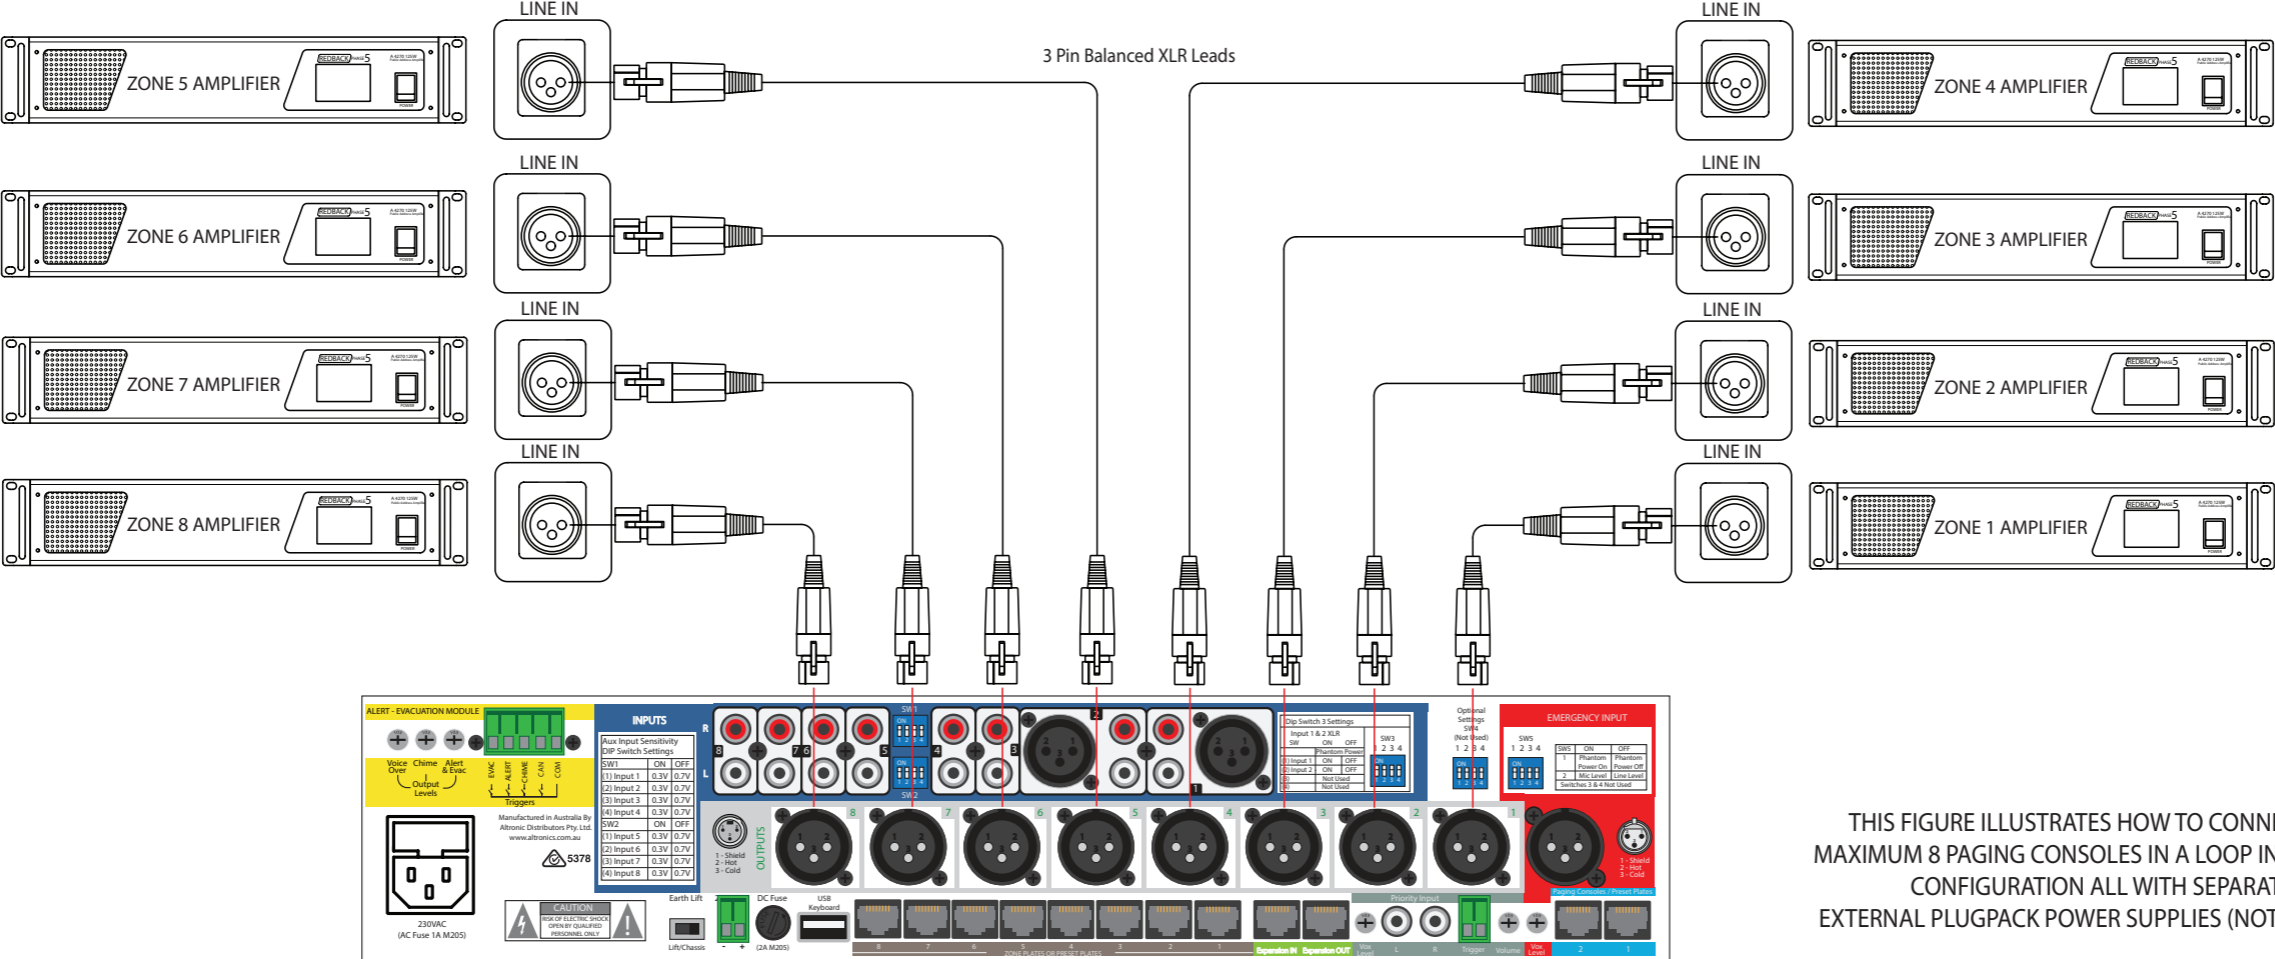

# A 4480 Connection Guide

# A 4480 Connection Guide

THIS FIGURE ILLUSTRATES HOW TO CONNECT THE MAXIMUM 8 PAGING CONSOLES IN A LOOP IN/LOOP OUT CONFIGURATION ALL WITH SEPARATE EXTERNAL PLUGPACK POWER SUPPLIES (NOT SUPPLIED)

**NOTE : MAXIMUM OF 4 PAGING CONSOLES PER OUTPUT PORT**  
 The Maximum cable run for cascaded paging consoles is 300 metres total.